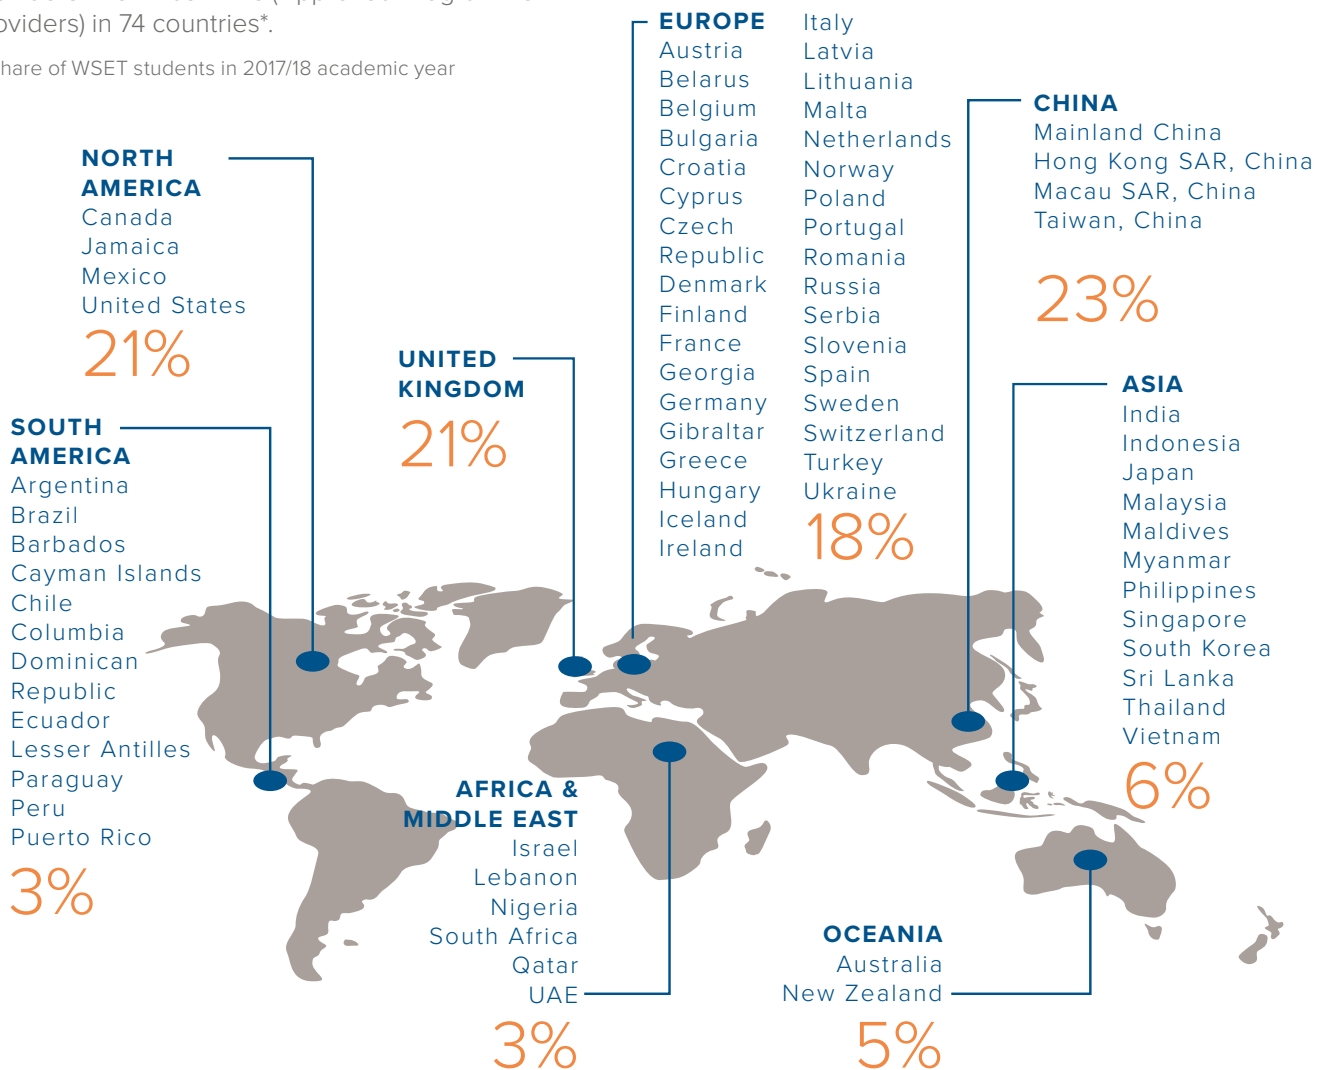

All figures shown are for the academic year 2017/18

\*Availability will vary by qualification and course provider  
\*\*This qualification is being replaced on 31 July 2019 (see website for details)

## Continued growth – number of candidates taking WSET qualifications by academic year

## Our global network

WSET works with a network of 700+ course providers known as APPs (Approved Programme Providers) in 74 countries\*.

% share of WSET students in 2017/18 academic year

\*Countries correct at the time of publishing